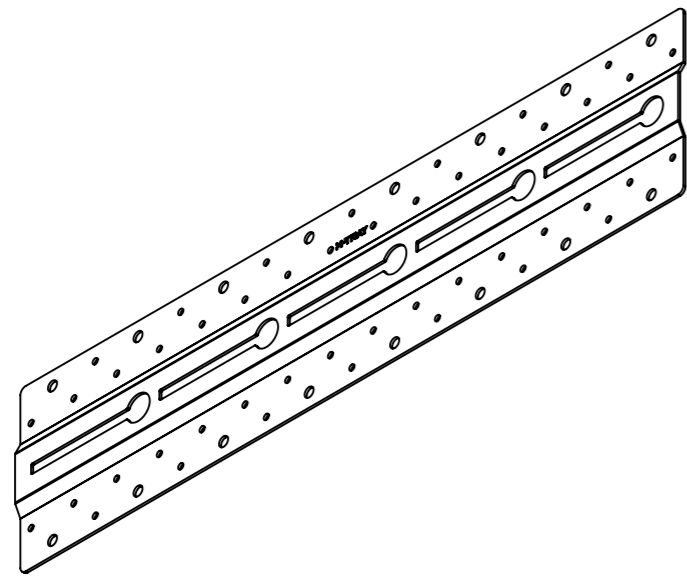

Part No.	E-number	Surface
7100-089	1133512	Zinc plated
7200-089		Zinc / Nickel

© 2020 Axelent AB		Axelent AB +46 (0)370 37 30 Hillerstorp, Sweden		Material <b>Domex 240</b>		Finish / Color		Created By <b>svma</b>	
C-number		Description		Part / Assembly-ID		Rev.		Sheet Name	
		Wall bracket Sandwichelement 620		Default(7000-089)		D.0		Sheet1	
				Drawing-ID		Rev.		Sheet	
				7000-089-KR		D.0		A3	
				Weight (calculated)		Scale		Changed	
				1338 g		1:20		2020-05-26	
								svma	