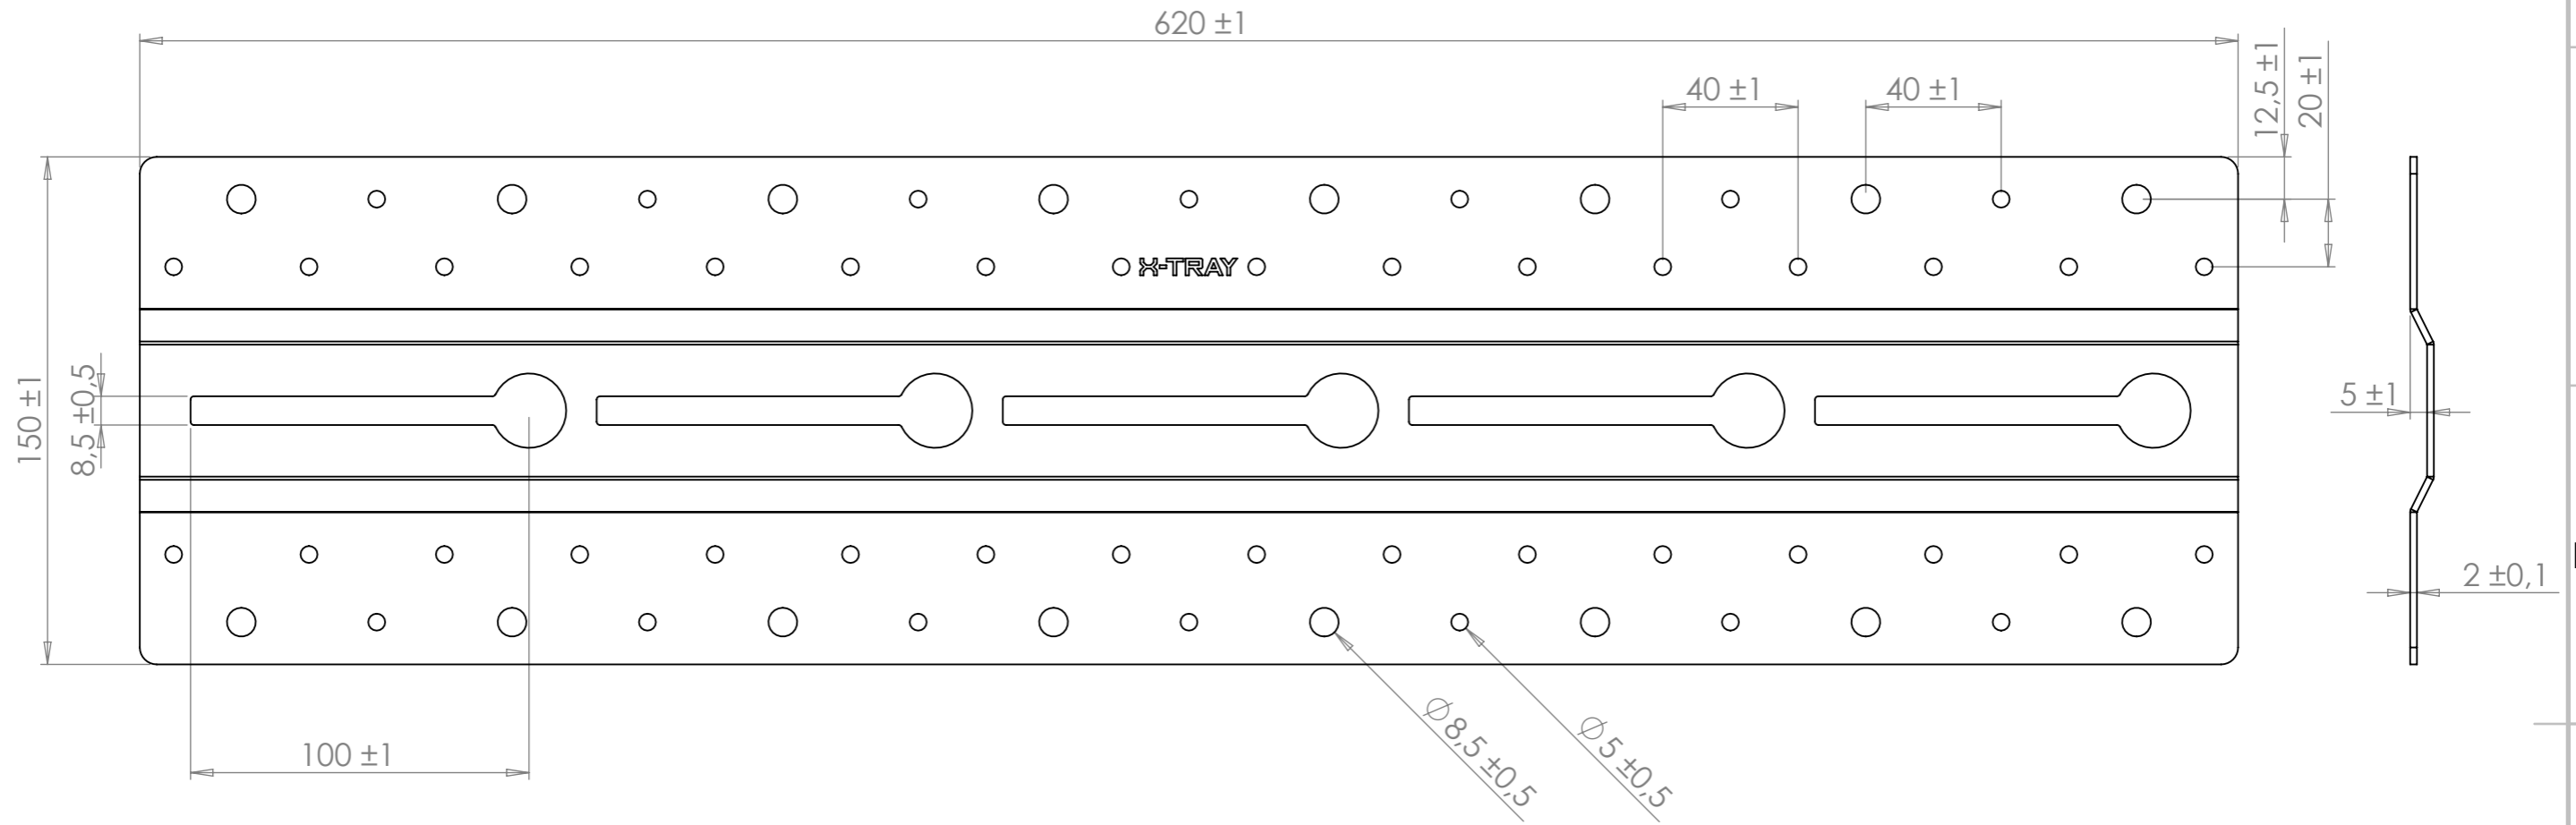

Part No.	E-number	Surface
7100-089	1133512	Zinc plated
7200-089		Zinc / Nickel

© 2020 Axelent AB		Axelent AB +46 (0)370 37 30 Hillerstorp, Sweden		Material <b>Domex 240</b>		Finish / Color		Created By <b>svma</b>	
C-number		Description		Part / Assembly-ID		Rev.		Sheet Name	
		Wall bracket Sandwichelement 620		Default(7000-089)		D.0		Sheet1	
				Drawing-ID		Rev.		Sheet	
				7000-089-KR		D.0		A3	
				Weight (calculated)		Scale		Changed	
				1338 g		1:20		2020-05-26	
								svma	