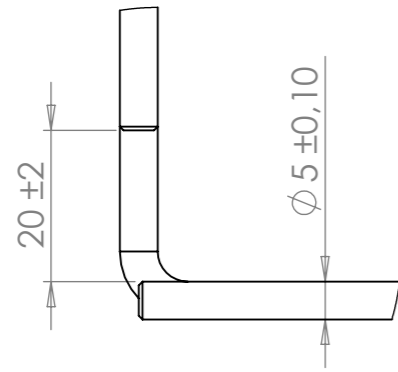

DETAIL A  
SCALE 1:1

Article number	7100-052	E-number	1133494	Surface	Zinc plated DIN 50961	Drawing number	7000-052-KR	SCALE:1:20	Sheet A3
						Description	Cable Duct 95x65x800	Date	28-04-2016
						Drawing and design is the copyright of Axelent Wire Tray AB and must not be copied without prior consent		Created by	Magnus Svensson
								Approved by	
								WEIGHT:	0,62KG