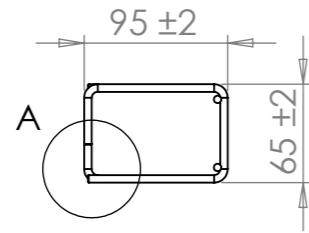

DETAIL A  
SCALE 1:1

Article number	7100-052	E-number	1133494	Surface	Zinc plated DIN 50961	Drawing number	7000-052-KR	SCALE:1:20	Sheet A3
						Description	Cable Duct 95x65x800	Date	28-04-2016
						Drawing and design is the copyright of Axelent Wire Tray AB and must not be copied without prior consent		Created by	Magnus Svensson
								Approved by	
								WEIGHT:	0,62KG